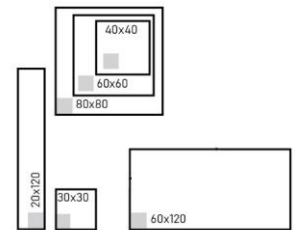

TECHNICAL INFORMATION