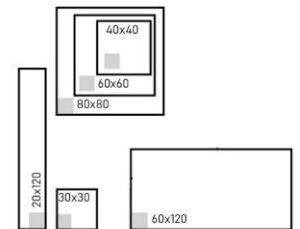

TECHNICAL INFORMATION