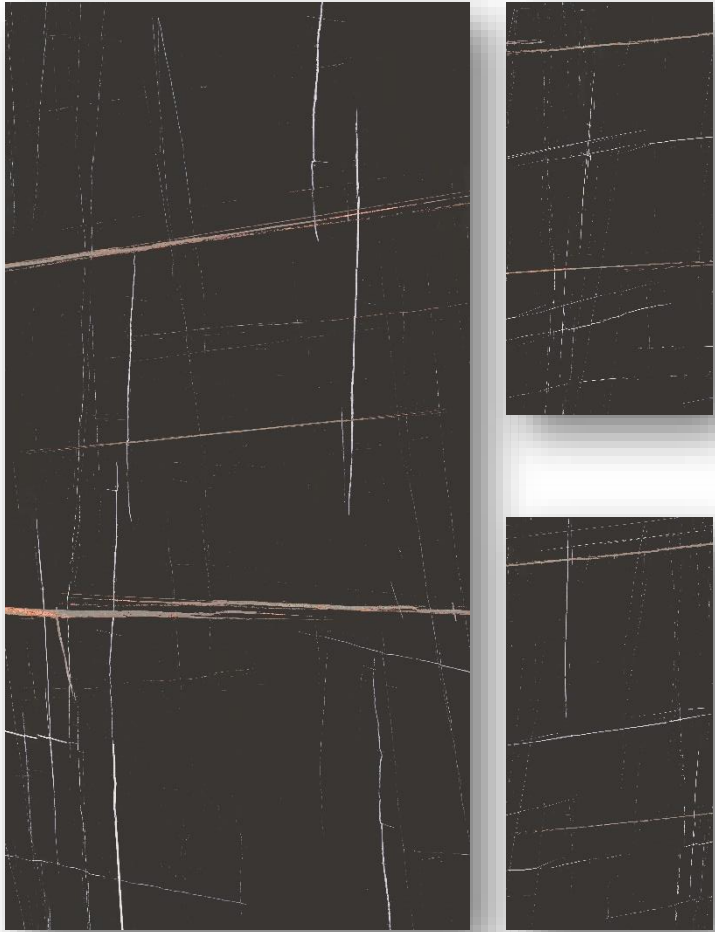

CORTO BLACK

MATT COLLECTION

PORCELAIN
WALL
FLOOR
OUT DOOR
IN DOOR
RANDOM FACE