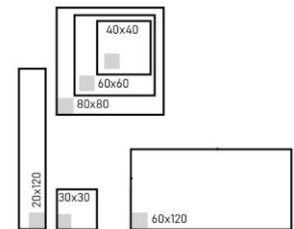

TECHNICAL INFORMATION