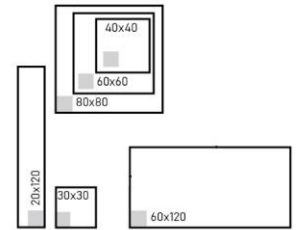

TECHNICAL INFORMATION