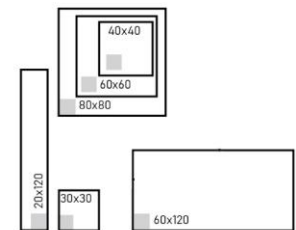

TECHNICAL INFORMATION