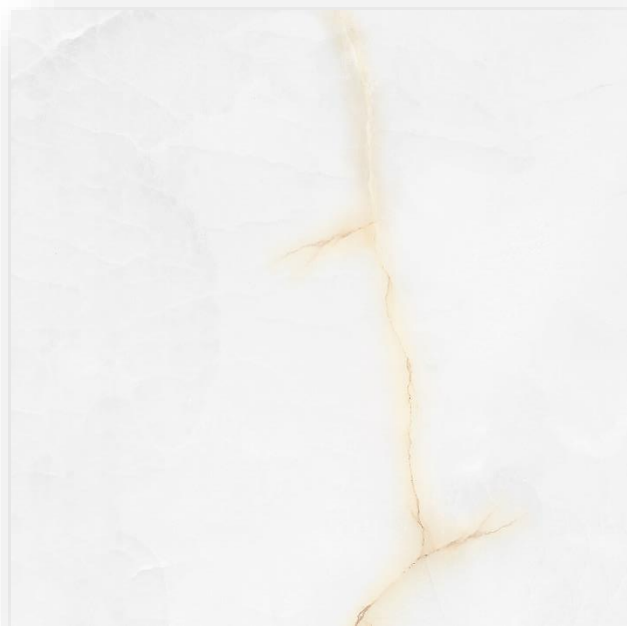

CRYSTAL PEARL

MATT COLLECTION

PORCELAIN
WALL
FLOOR
OUT DOOR
IN DOOR
RANDOM FACE