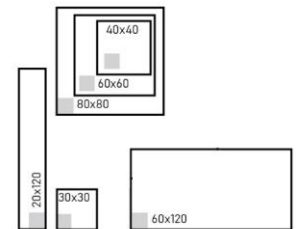

TECHNICAL INFORMATION