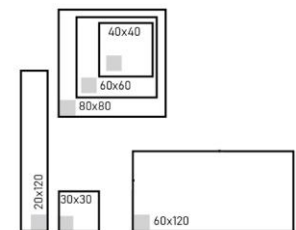

TECHNICAL INFORMATION