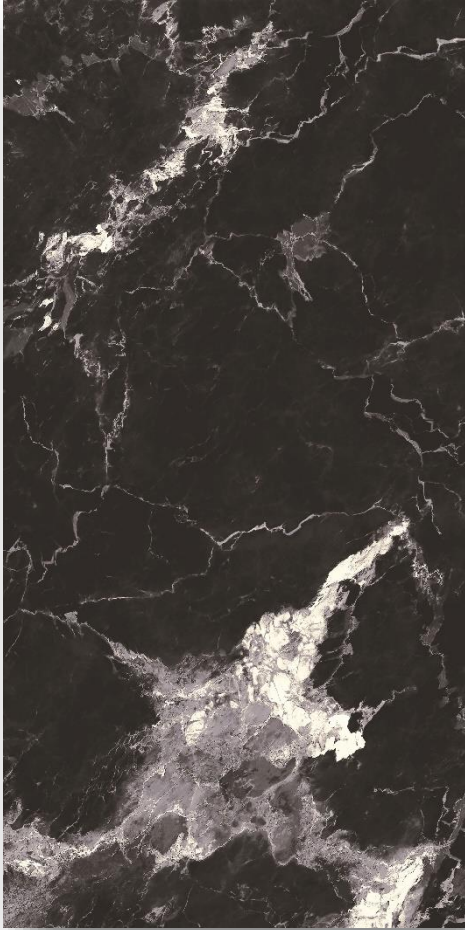

MELLOW BLACK

MATT COLLECTION

PORCELAIN
WALL
FLOOR
OUT DOOR
IN DOOR
RANDOM FACE