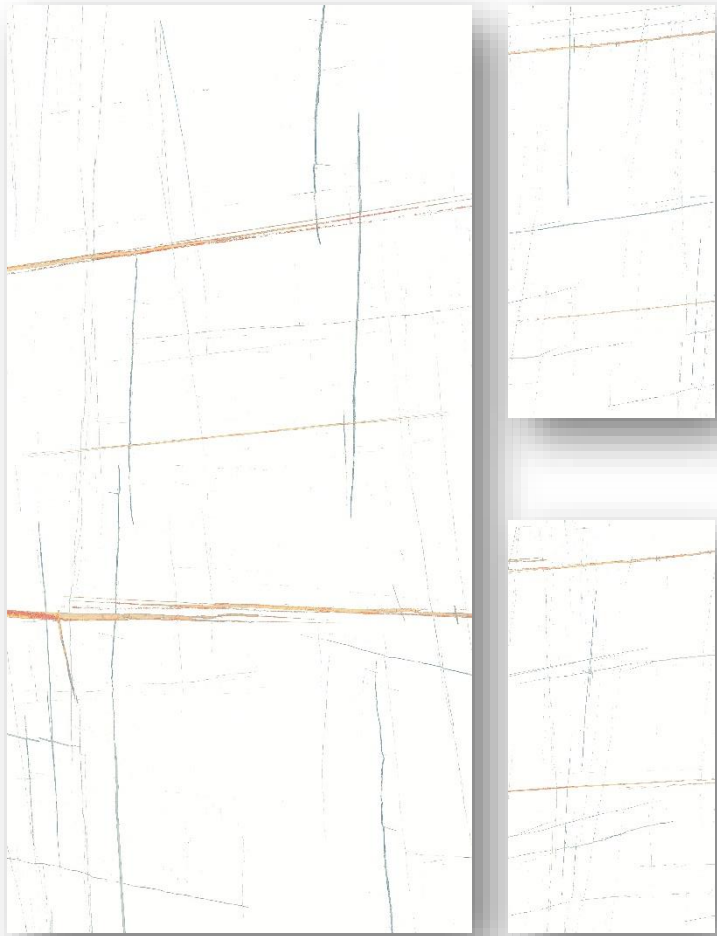

CORTO WHITE

MATT COLLECTION

PORCELAIN
WALL
FLOOR
OUT DOOR
IN DOOR
RANDOM FACE