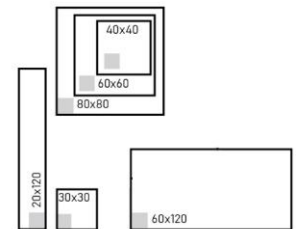

TECHNICAL INFORMATION