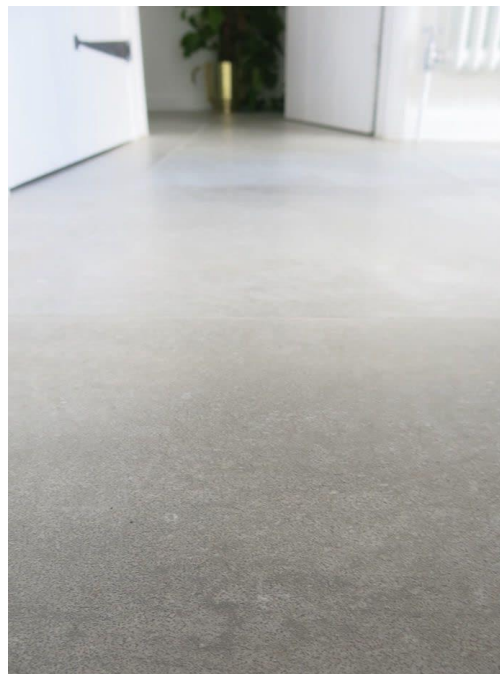

JOHNSON LIGHT GREY

MATT COLLECTION

PORCELAIN
WALL
FLOOR
OUT DOOR
IN DOOR
RANDOM FACE