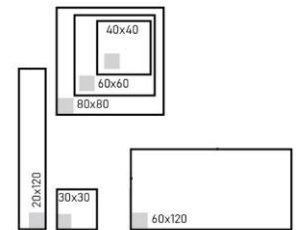

TECHNICAL INFORMATION