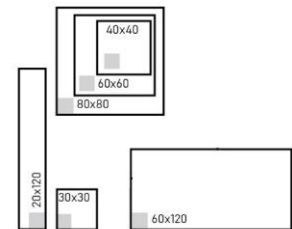

TECHNICAL INFORMATION