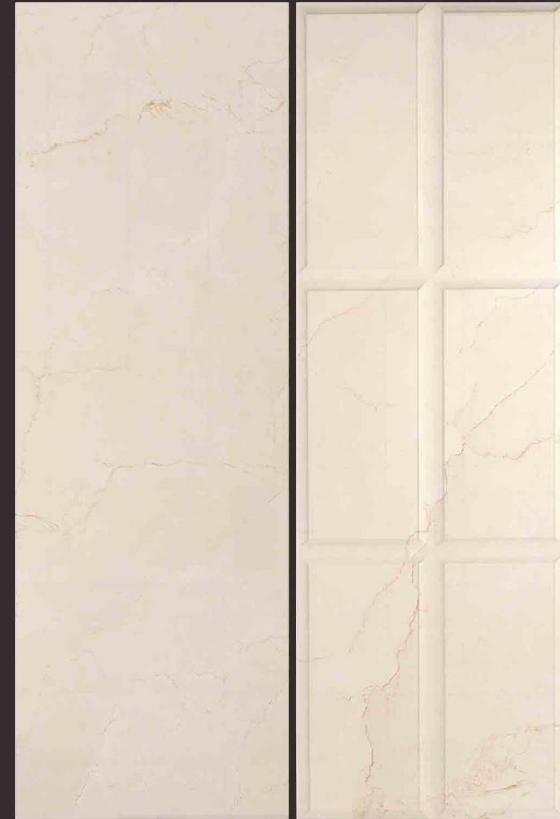

RACU COLLECTION

- Wall Tile
- Size : 30*90 cm
- Glazed Polish

BASE DESIGN
3 FACE

ALPAIN DESIGN