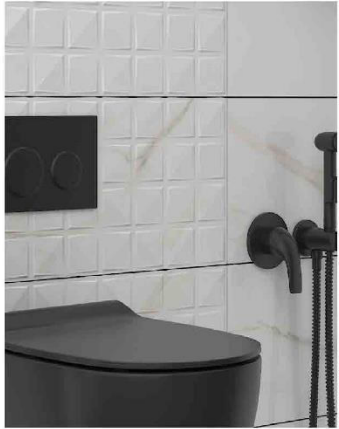

ICELAND COLLECTION

Manufacturer of tile and ceramic