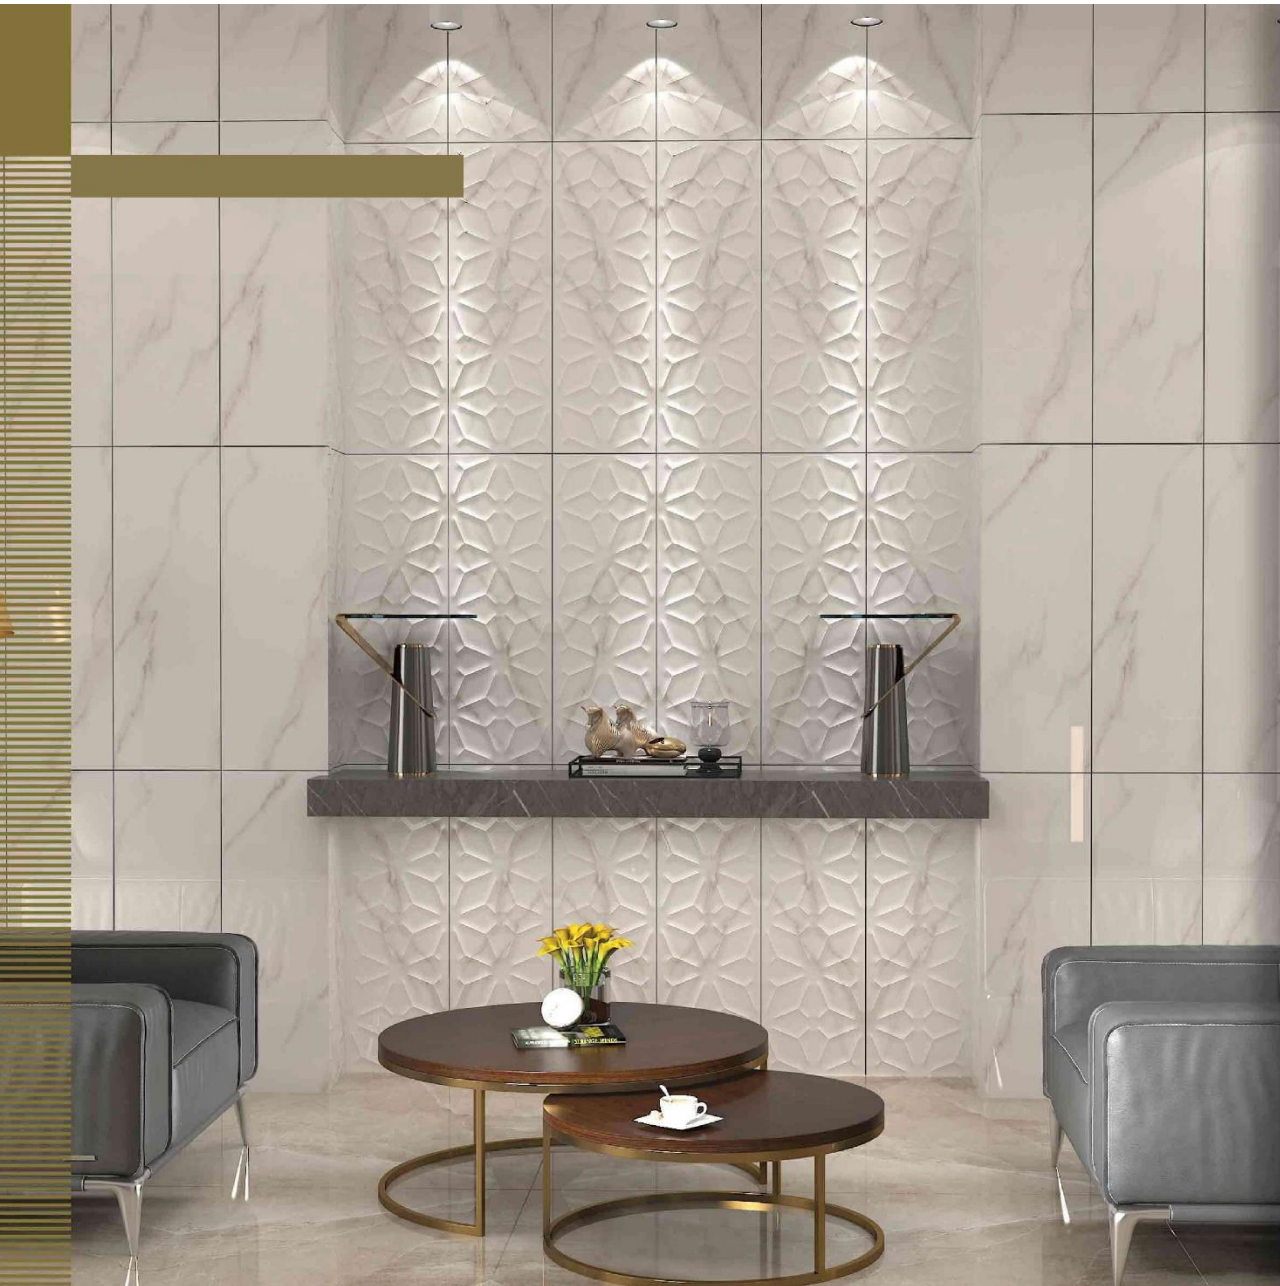

SKYLAND GOLD DESIGN

• Wall Tile • Size : 30*90 cm • Glazed Polish

SKYLAND DESIGN
Book Match - Face 1

SKYLAND DESIGN
Book Match - Face 2

SKYLAND DESIGN
Random - 3 Face

PALMIRA DESIGN

Manufacturer of tile and ceramic