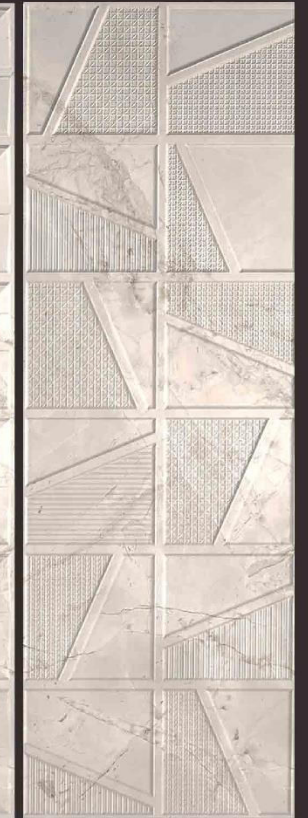

● Wall Tile ● Size : 30*90 cm ● Glazed Polish

DARK GRAY
5 FACE

LIGHT GRAY
5 FACE

PRADA DESIGN

MELETO DESIGN

RACU COLLECTION

Manufacturer of tile and ceramic

RACU COLLECTION

- Wall Tile
- Size : 30*90 cm
- Glazed Polish

BASE DESIGN
3 FACE

ALPAIN DESIGN

ICELAND COLLECTION

Manufacturer of tile and ceramic

ICELAND COLLECTION

- Wall Tile
- Size : 30*90 cm
- Glazed Polish

BASE DESIGN
5 FACE