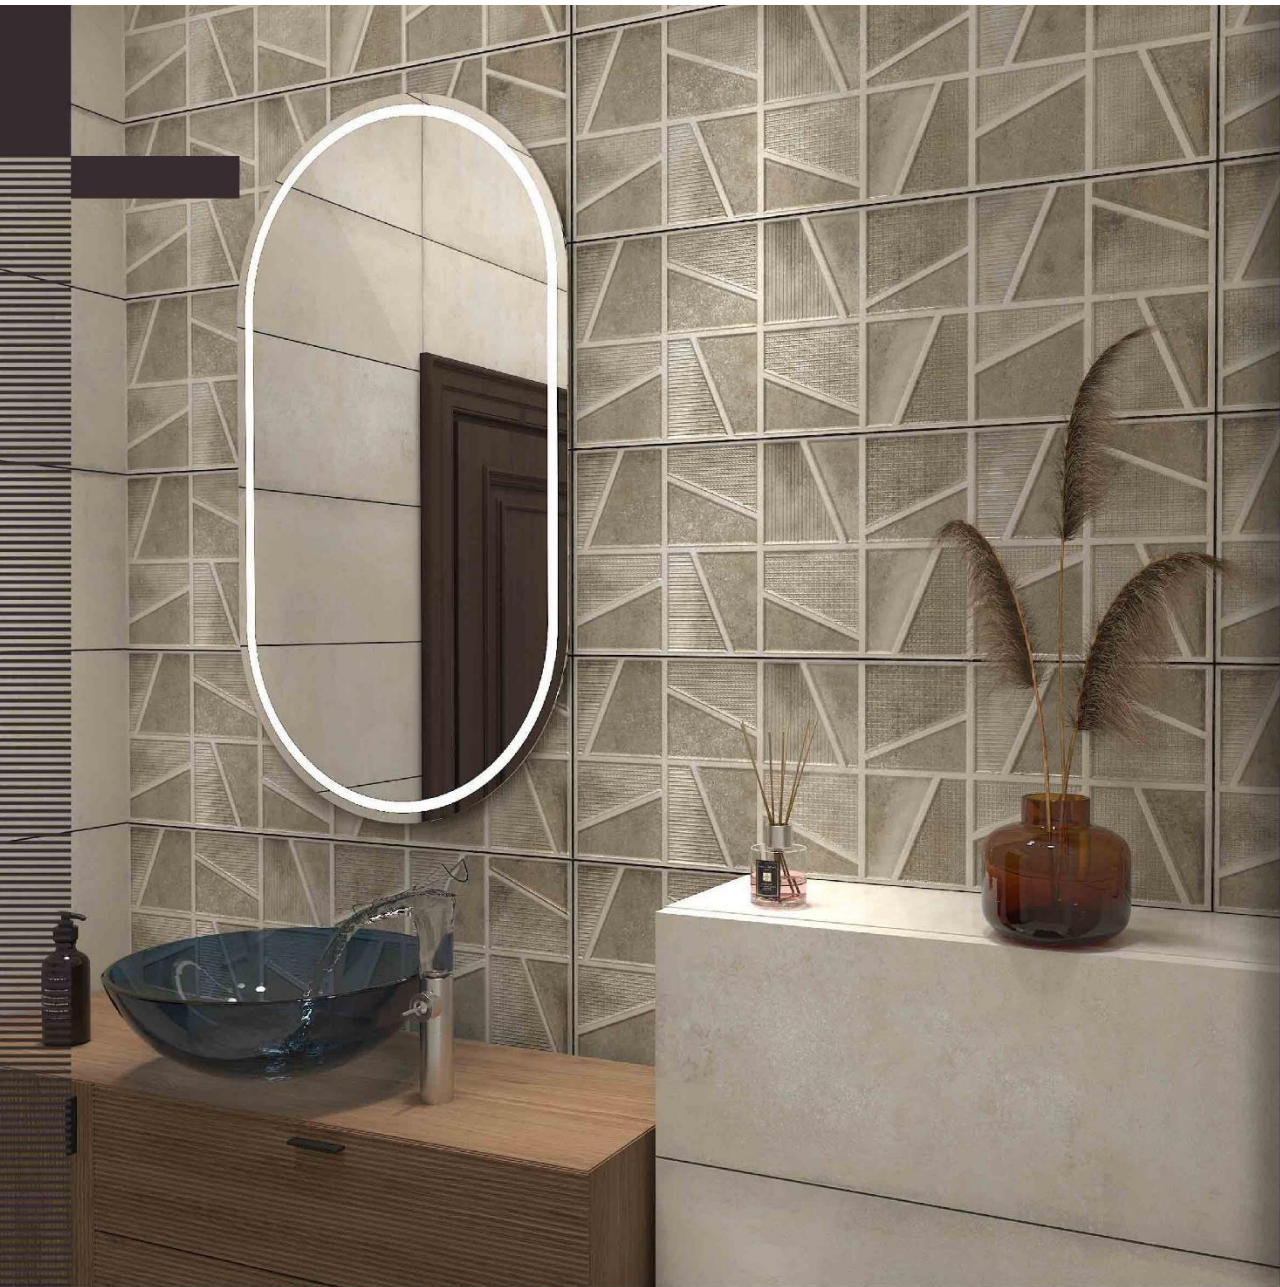

- Wall Tile
- Size : 30*90 cm
- Matt Series

BASE DESIGN
5 FACE

MELETO DESIGN

REPECT CREAM COLLECTION

Manufacturer of tile and ceramic

RECPECT CREAM COLLECTION

- Wall Tile
- Size : 30*90 cm
- Matt Series

BASE DESIGN
5 FACE

MELETO DESIGN

SUPER WHITE COLLECTION

- Wall Tile
- Size : 30*90 cm
- Glazed Polish

DITROUT DESIGN

ROYAL DESIGN

SUPER WHITE COLLECTION

- Wall Tile
- Size : 30*90 cm
- Glazed Polish

DITROUT DESIGN