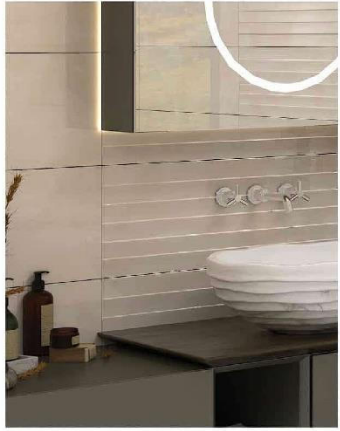

BARABAS COLLECTION

WAVE & LINE & BASE DESIGN

- Wall Tile
- Size : 30*90 cm
- Glazed Polish

WAVE DESIGN

LINE DESIGN

BASE DESIGN

CERAMIC AND TILE

Manhattan Collection

WAVE & BASE DESIGN

Manufacturer of tile and ceramic

MANHATAN COLLECTION

WAVE & BASE DESIGN

- Wall Tile
- Size : 30*90 cm
- Glazed Polish

WAVE DESIGN

BASE DESIGN

LINE & BASE DESIGN