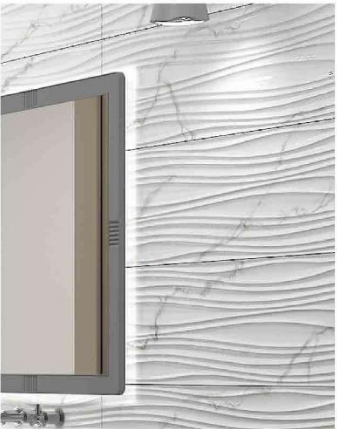

LINE & WAVE & BASE DESIGN

Manufacturer of tile and ceramic