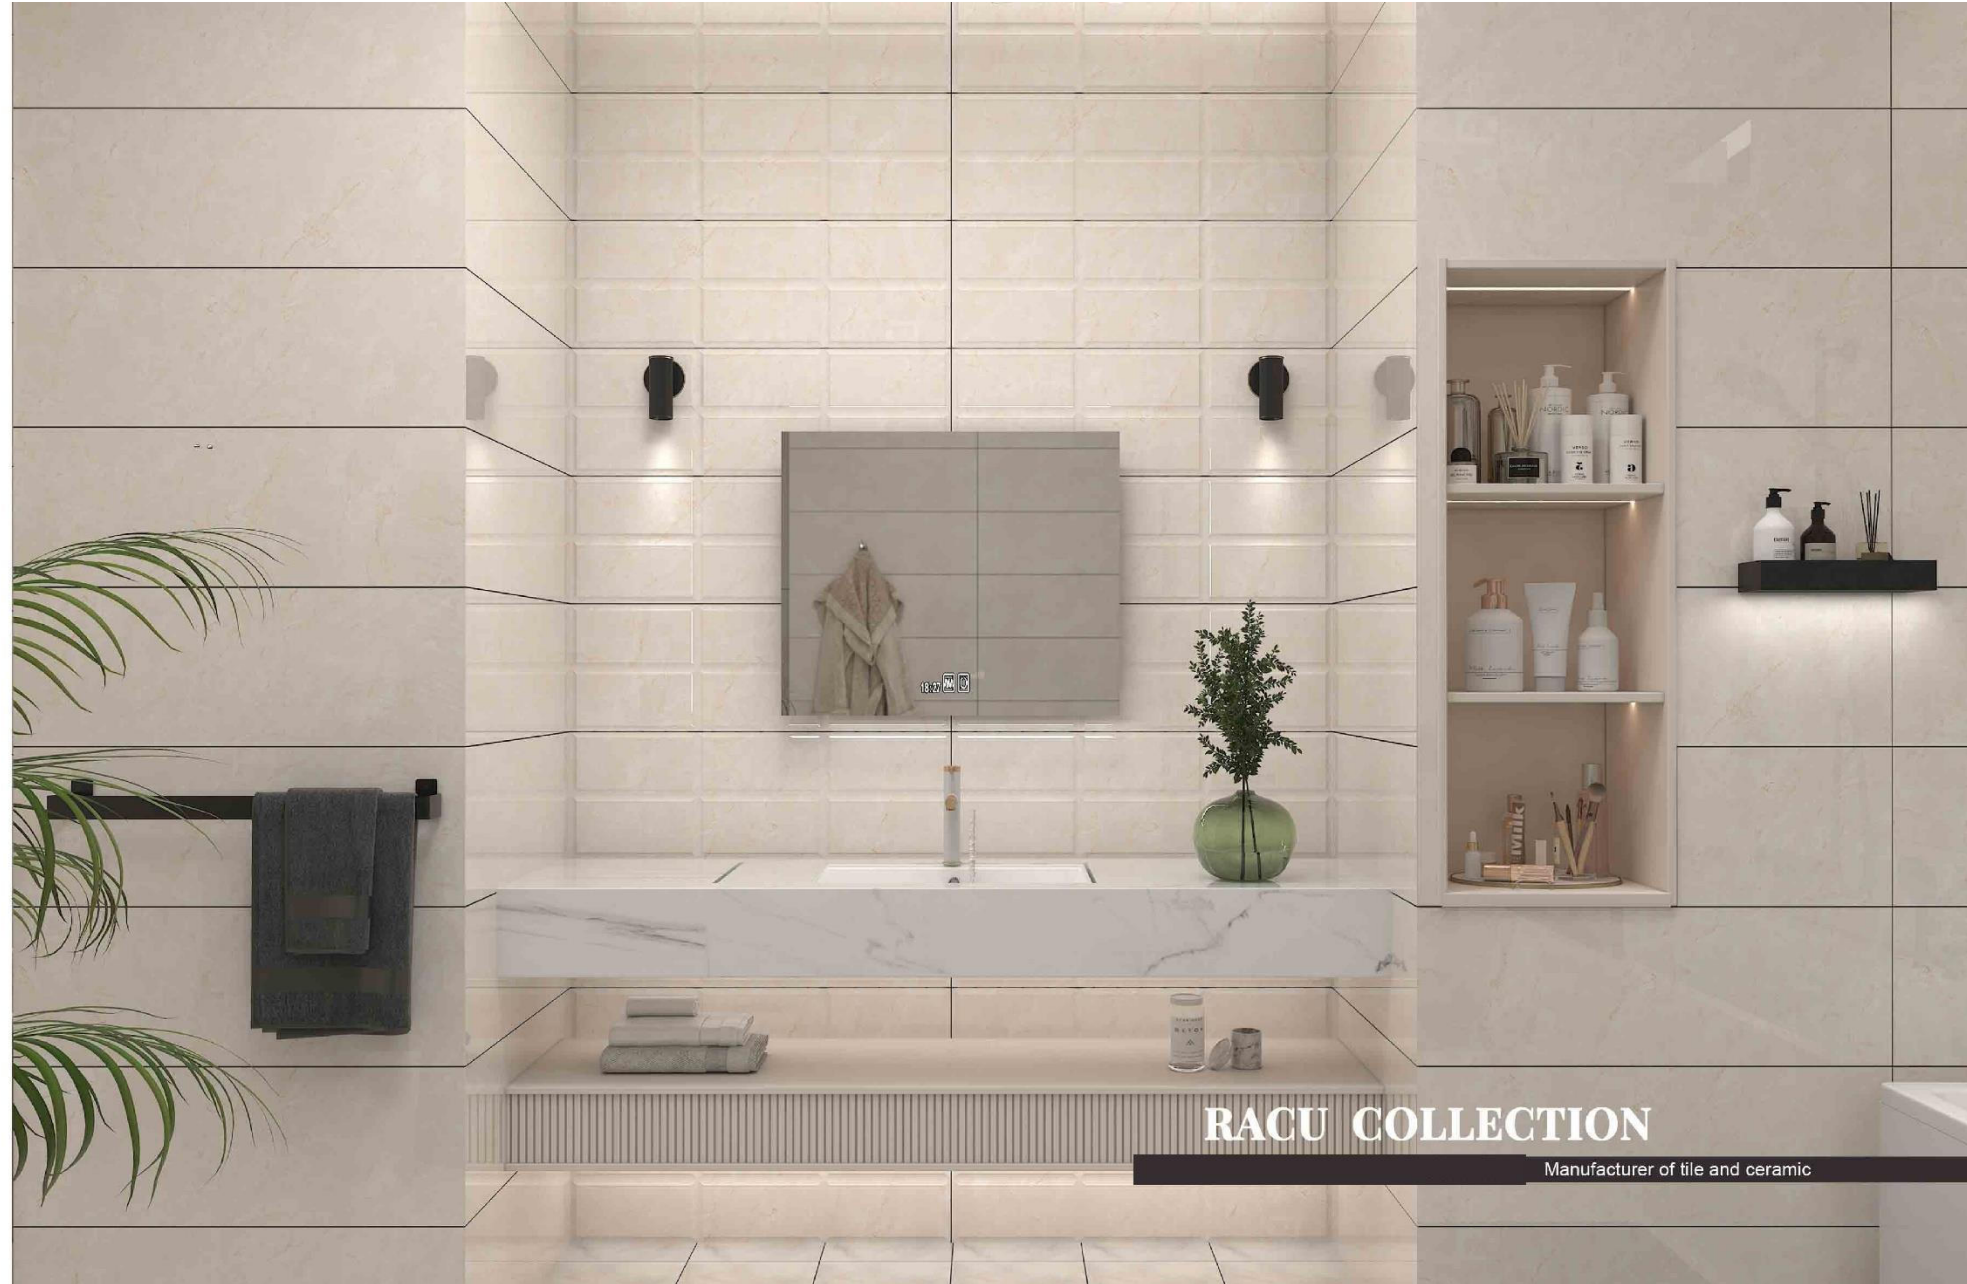

● Wall Tile ● Size : 30*90 cm ● Glazed Polish

DARK GRAY
5 FACE

LIGHT GRAY
5 FACE

PRADA DESIGN

MELETO DESIGN

RACU COLLECTION

Manufacturer of tile and ceramic

RACU COLLECTION