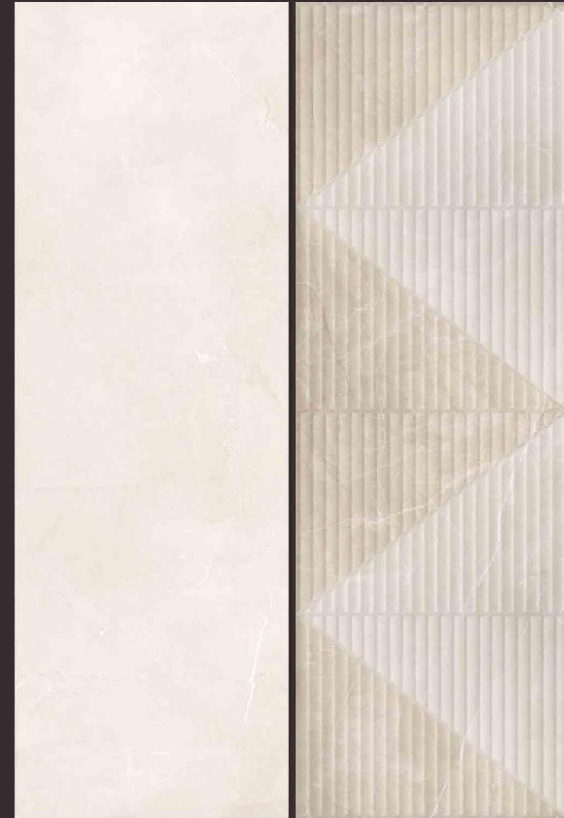

FLAVIO DESIGN

CALAMINE CREAM COLLECTION

Manufacturer of tile and ceramic

CALAMINE CREAM COLLECTION

- Wall Tile
- Size : 30*90 cm
- Glazed Polish

BASE DESIGN
4 FACE

GEORGIYA DESIGN

STELLAR COLLECTION