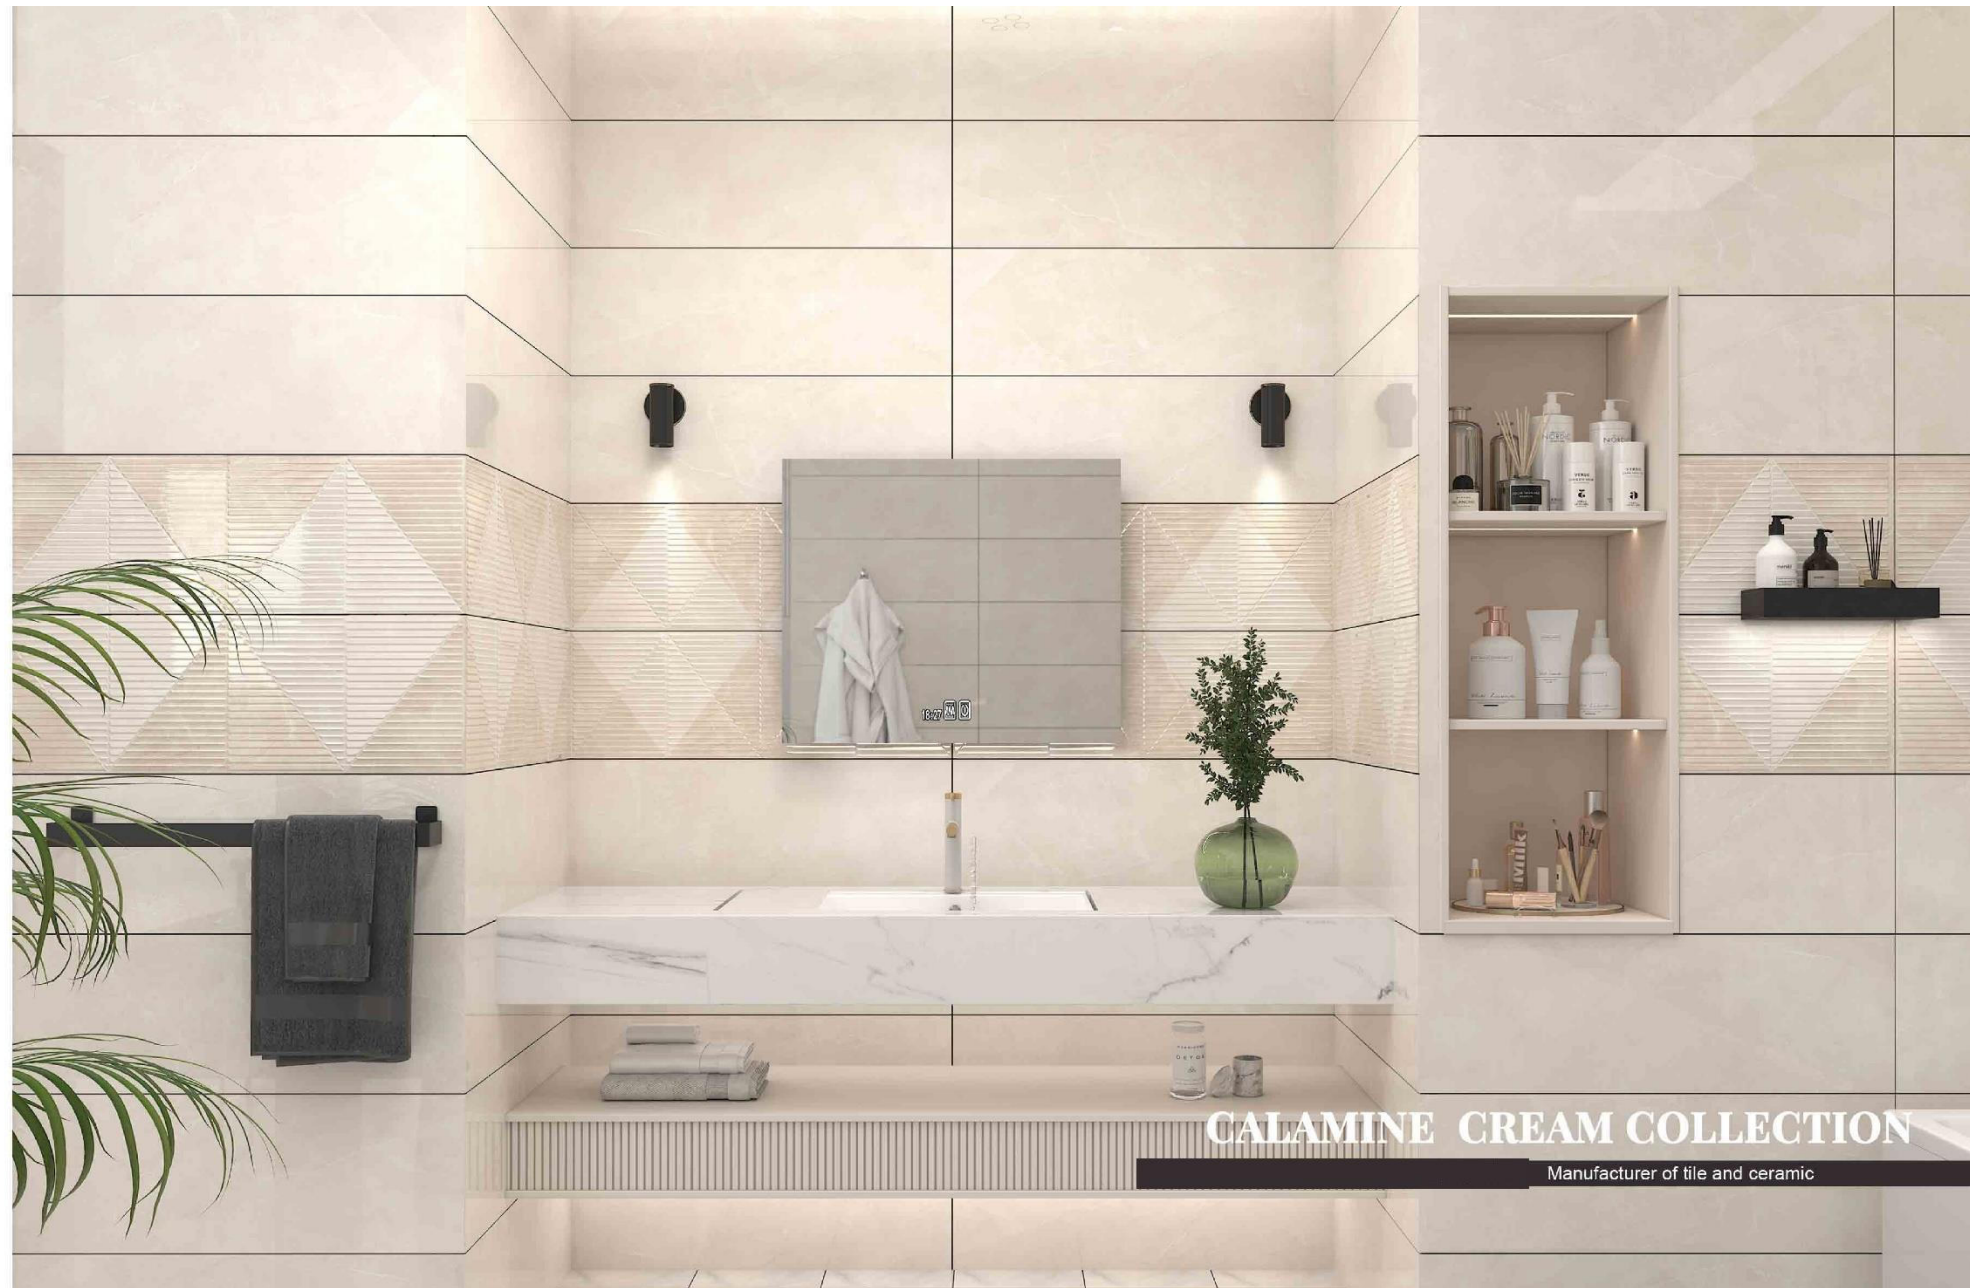

PRADA DESIGN

FLAVIO DESIGN

APPLE COLLECTION

Manufacturer of tile and ceramic

APPLE COLLECTION

- Wall Tile
- Size : 30*90 cm
- Glazed Polish

BASE DESIGN
3 FACE

PRADA DESIGN

FLAVIO DESIGN

CALAMINE CREAM COLLECTION

Manufacturer of tile and ceramic

CALAMINE CREAM COLLECTION

- Wall Tile
- Size : 30*90 cm
- Glazed Polish

BASE DESIGN
4 FACE

GEORGIYA DESIGN

STELLAR COLLECTION