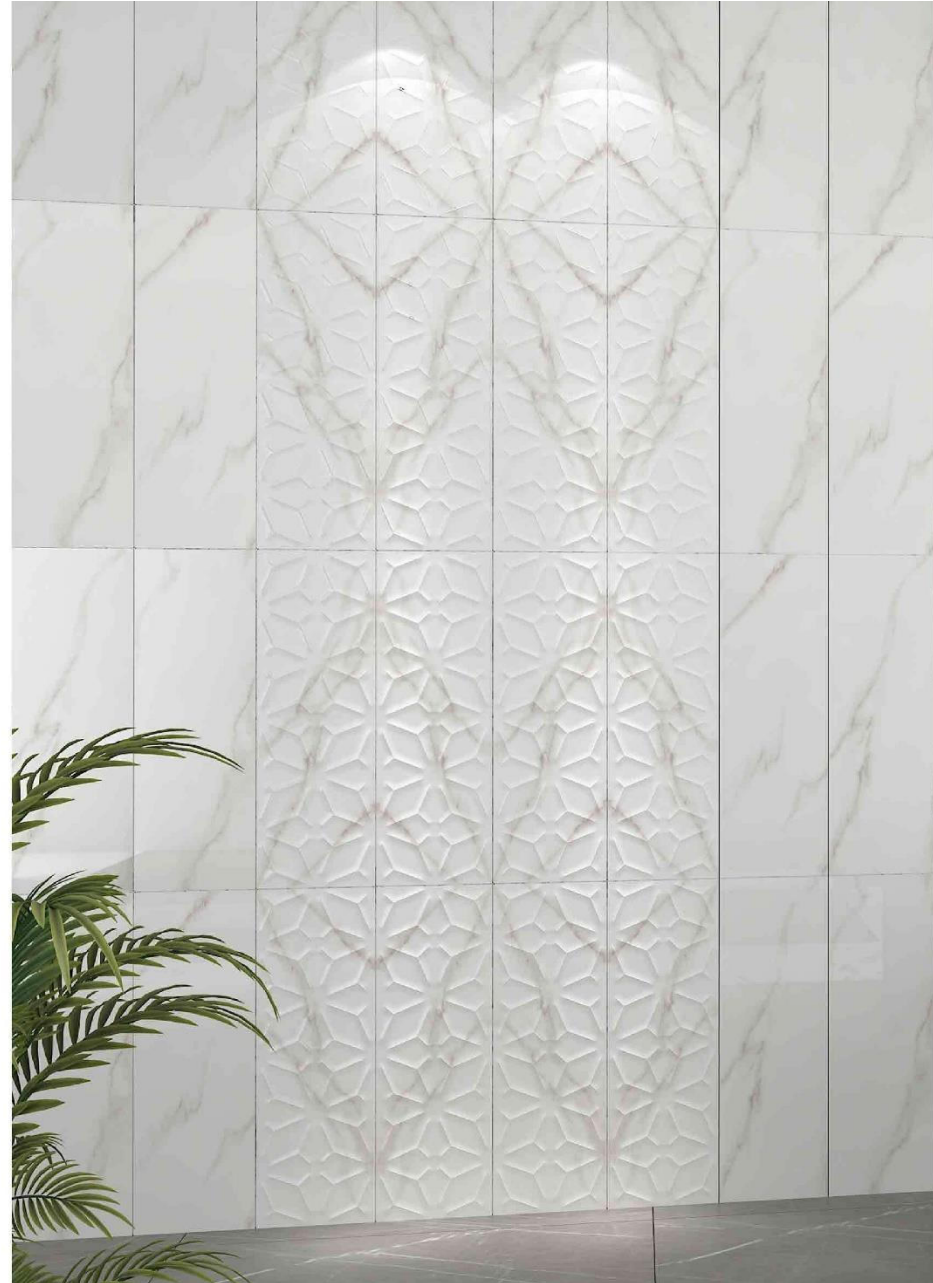

SKYLAND GOLD DESIGN

vira tile Manufacturer of tile and ceramic