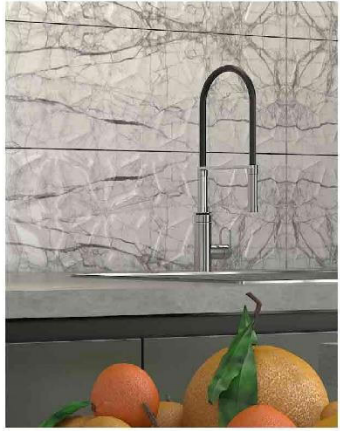

Manufacturer of tile and ceramic

MANHATAN COLLECTION

LINE & BASE DESIGN

- Wall Tile
- Size : 30*90 cm
- Glazed Polish

LINE DESIGN

BASE DESIGN

NADAY & AVALON DESIGN

Manufacturer of tile and ceramic