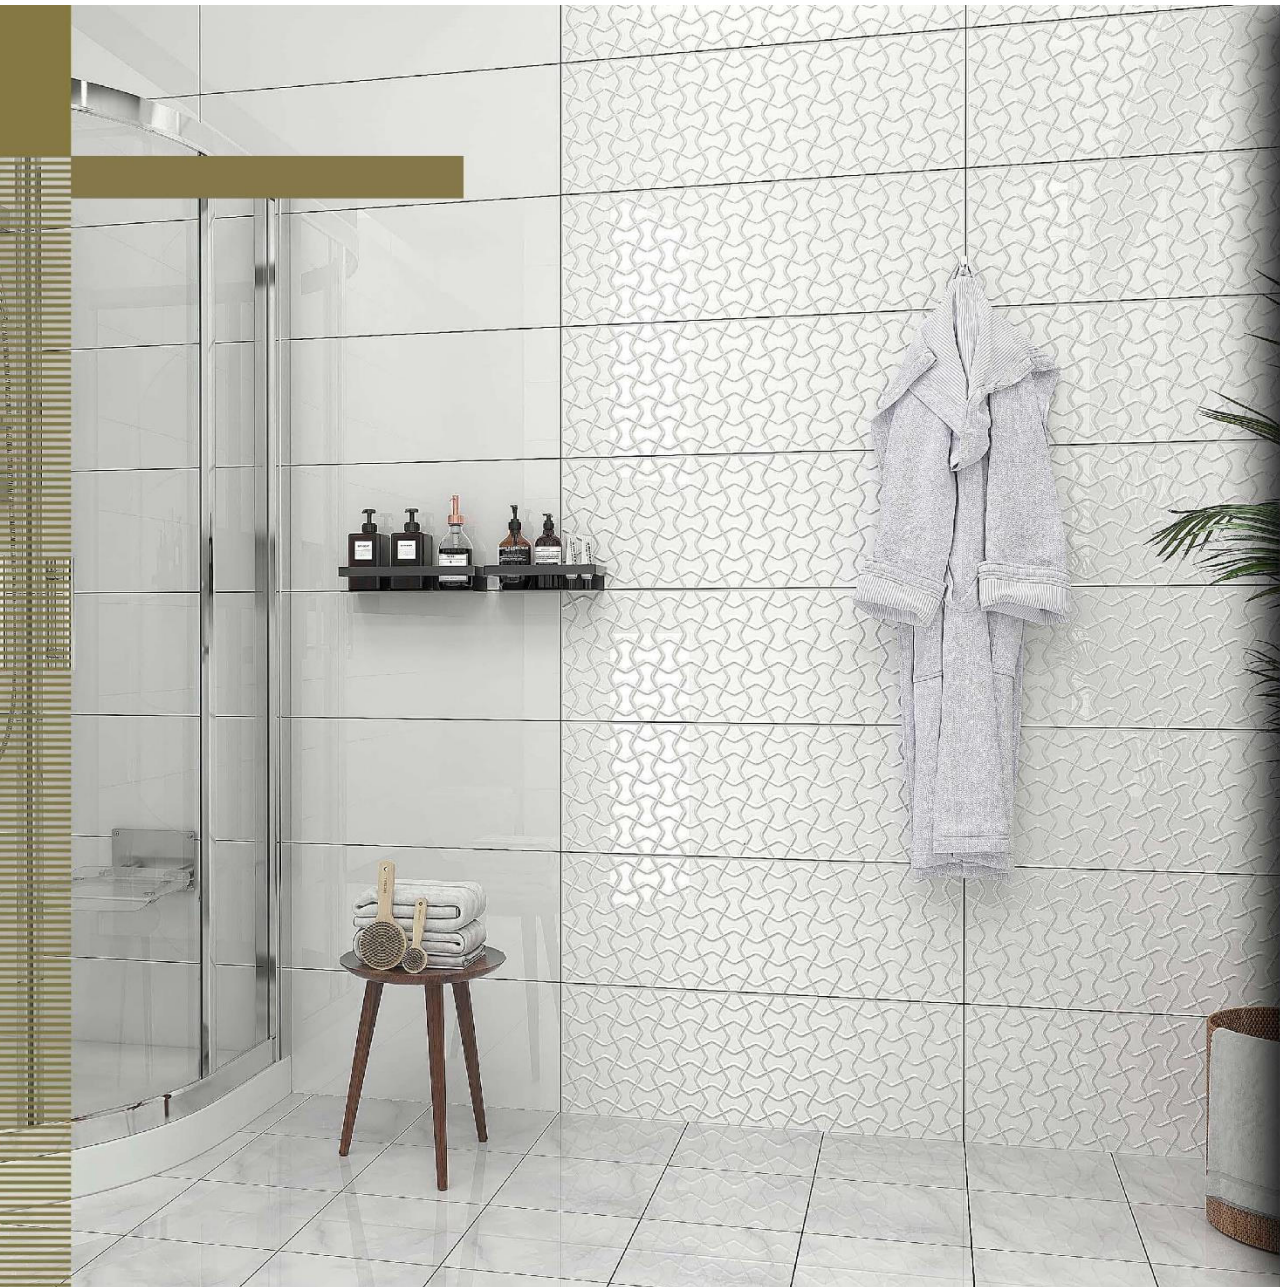

MELETO DESIGN

SUPER WHITE COLLECTION

- Wall Tile
- Size : 30*90 cm
- Glazed Polish

DITROUT DESIGN

ROYAL DESIGN

SUPER WHITE COLLECTION

- Wall Tile
- Size : 30*90 cm
- Glazed Polish

DITROUT DESIGN