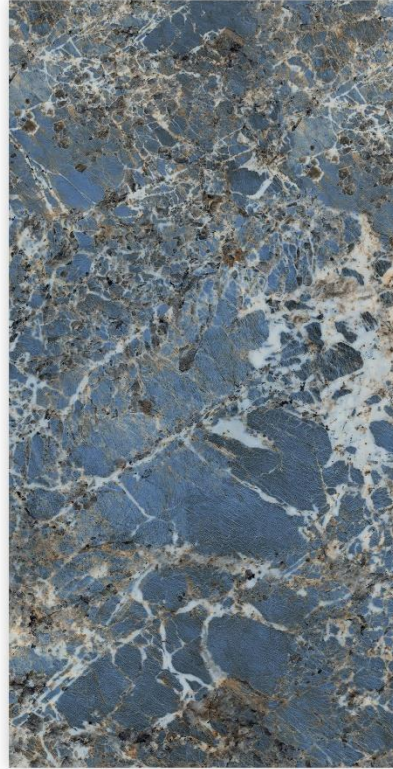

DAYTON

GRAY
POLISHED | PORCELAIN
60×120

4 FACE

Dayton inspired by a nurturing and protective stone, White Onyx which inspires us to be more patient with ourselves, while also helping us find clarity and focus, which in turn helps us achieve and hold deeper states of meditation. You feel truly calmness with Dayton in your home.

SMOKEY

WHITE
POLISHED | PORCELAIN
60×120

4 FACE

You can use smoky to describe something that looks like smoke, for example because it is slightly blue or grey or because it is not clear.

ZOMORROD

BLUE
POLISHED | PORCELAIN
60×120