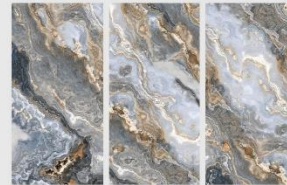

BONO

BLACK
POLISHED PORCELAIN
60×120

5 FACE

If it's a wow factor you're looking to create in your home, BONO as black marble effect porcelain tiles may just be the perfect option. With a distinctive black color interspersed by striking white veins, these tiles provide interior spaces with a real standout quality. This look is enhanced further by a highly polished finish.

SANITA

GRAY/BLACK
MATT | PORCELAIN
60×120

3 FACE

Sanita Gray as light and dark grey marble tiles have beautiful variations of grey veining and streaking. The stunning on-trend grey tones give a contemporary look.

NATURE

WHITE
POLISHED | PORCELAIN
60×120

3 FACE

One of the rarest and most highly sought after marbles in the world. Calacatta Oro exudes elegance and luxury. Calacatta Oro marble design is defined by its thin gold and gray veining that provides endless design possibilities. From contemporary to classic it's the perfect stone anywhere in the home.

DRAGON

GRAY
POLISHED | PORCELAIN
60×120

3 FACE

Blue marble is a natural stone capable of visually connecting us with the sky and the sea. Sodalite Gray, composed of lazulite, calcite, and pyrite, creates a velvety cobalt sea furrowed by golden waves.