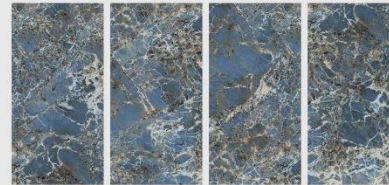

4 FACE

Amazonite is a stone of peace, truth, harmony, and communication. It gently soothes the nerves, and its energies can be felt to the touch. This stone radiates blue rays full of rejuvenating vibrations that are here to calm the heart. Green and Blue color of Amazonite can make amazing space.