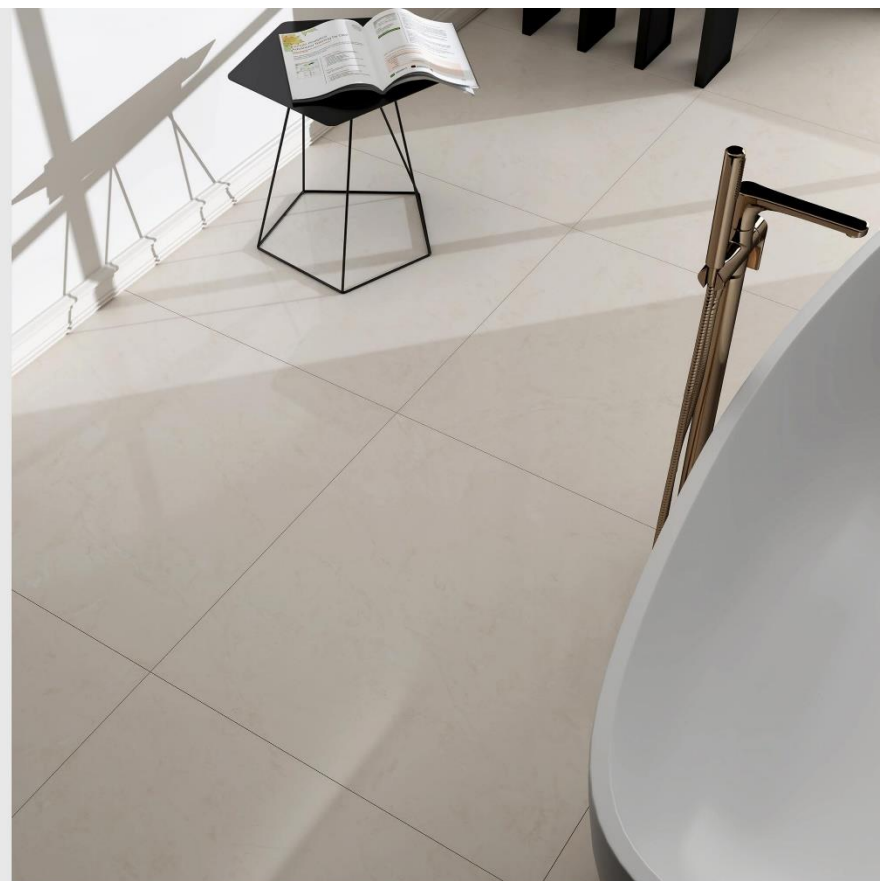

CAPRI

CREAM
POLISHED | PORCELAIN
80×80

3 FACE

Talking about Crema texture marble means talking about design, architecture and decoration. For this reason, the best known architects and interior designers in the world use this valuable material in order to create countless projects.