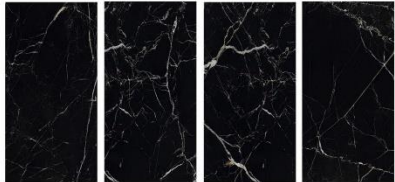

COPPER
MATT / PORCELAIN
20×120

HAZEL 78

OLIVACEOUS
MATT / PORCELAIN
20×120

COMING TOGETHER IS A **BEGINNING**

TEAMWORK IMPROVES
PRODUCTIVITY

60x120

PRODUCTIVE

BONO

WHITE
POLISHED PORCELAIN
60×120

3 FACE

This Carrara Design speckled grey veins and dark white stripe against a pure white background is a classic expression of joy. It is a strong, solid marble for homeowners seeking a heavier, more luxurious feel. Enjoy the surface's luxuriously smooth texture that enhances both indoor and outdoor spaces just as much as it does traditional bedrooms. It is ideal for both contemporary and traditional countertops.

BONO

BLACK
POLISHED PORCELAIN
60×120

5 FACE

If it's a wow factor you're looking to create in your home, BONO as black marble effect porcelain tiles may just be the perfect option. With a distinctive black color interspersed by striking white veins, these tiles provide interior spaces with a real standout quality. This look is enhanced further by a highly polished finish.