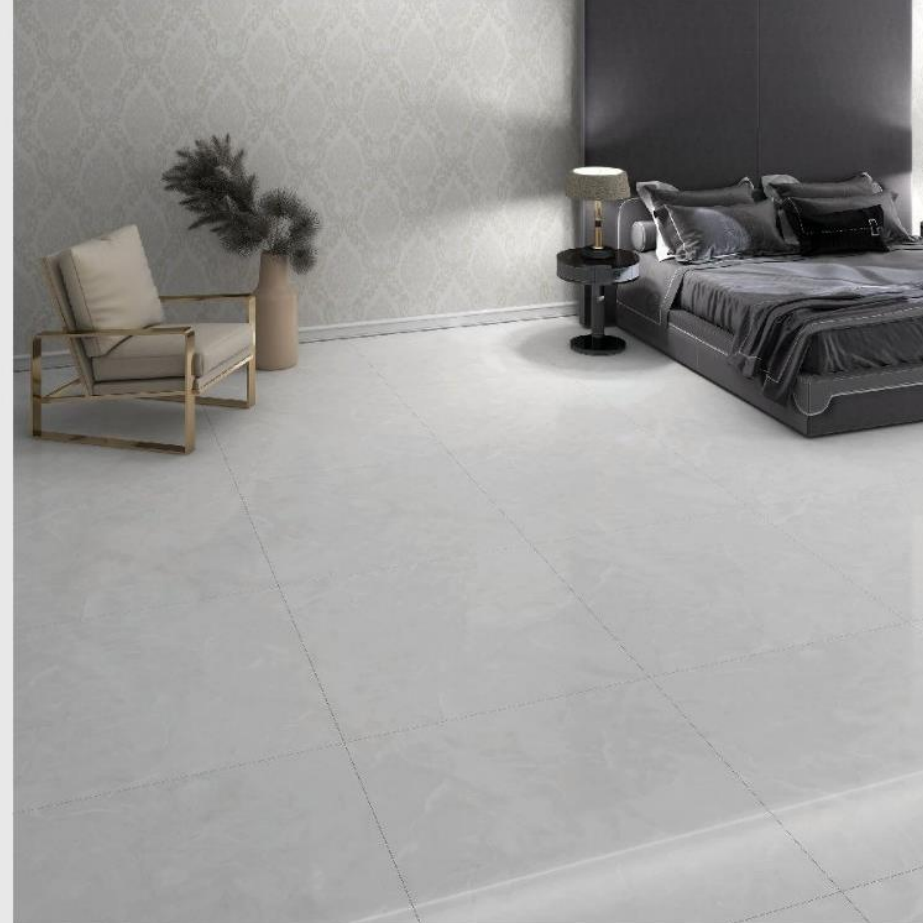

MERLIN

**Grey
Polished
Porcelain
100x100**

3 FACE

The big differences are sometimes in the small details. In the case of Merlin by onyx design marble, what makes the difference is gray color, a format created to fit in with the latest trends in architecture and interior design.